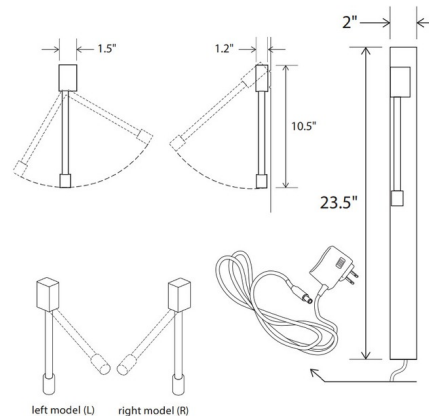

Shown in oiled walnut

CLICK TO VIEW PRODUCT

Notes: