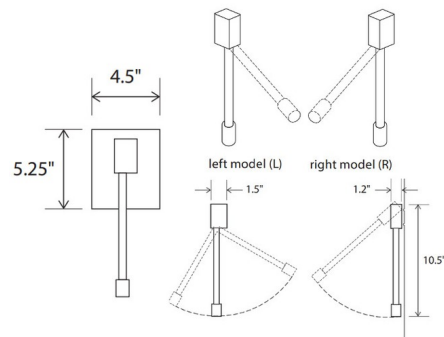

CLICK TO VIEW PRODUCT

Notes: