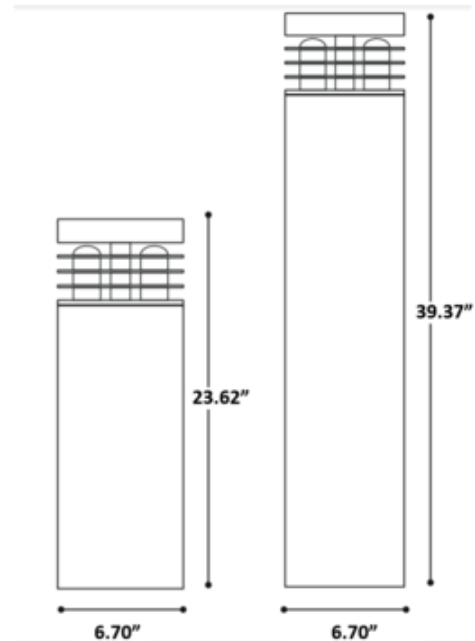

BRAND

Royal Botania

DESCRIPTION

Neptune Bollard features a stainless steel finish in two size options. Available with fluorescent and LED lamp options. LED option includes 500mA driver in fixture. Includes connection box. IP55 rated for wet locations.

SHADE COLOR	Clear
BODY FINISH	Stainless Steel
WATTAGE	33W
DIMMER	Not Dimmable
DIMENSIONS	6.7"W x 23.62"H
BULB INCLUDED	
LAMP	3 x CF/Medium (E26)/11W/120V Compact Fluorescent

SPEC #

ROY39855

COMPANY

PROJECT