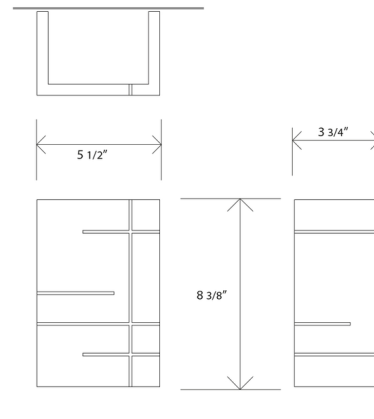

Shown in brushed aluminum / oiled walnut

Specifications

COLOR	Oiled Walnut
BODY FINISH	Brushed Aluminum
WATTAGE	13W
DIMMER	Low Voltage Electronic
DIMENSIONS	5.5"W x 8.38"H x 3.75"D
INTEGRATED LED MODULE	1 x LED/13W/120-277V LED
COUNTRY OF ORIGIN	United States