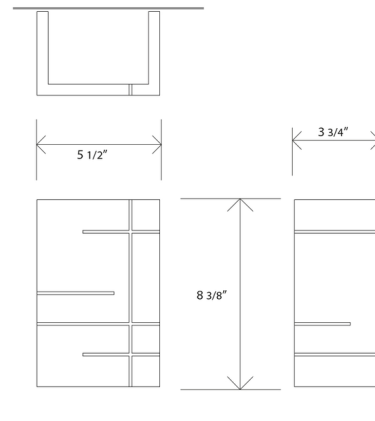

Shown in brushed aluminum / oiled walnut

Specifications

COLOR	Oiled Walnut
BODY FINISH	Brushed Aluminum
WATTAGE	13W
DIMMER	Low Voltage Electronic
DIMENSIONS	5.5"W x 8.38"H x 3.75"D
INTEGRATED LED MODULE	1 x LED/13W/120-277V LED
COUNTRY OF ORIGIN	United States