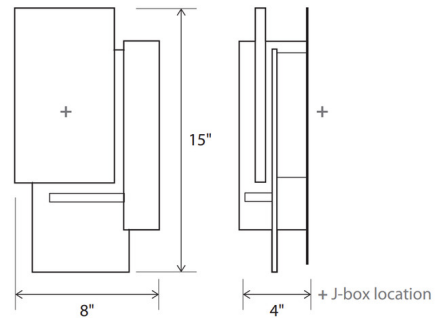

Shown in brushed aluminum / oiled walnut

Specifications

COLOR	Oiled Walnut
BODY FINISH	Brushed Aluminum
WATTAGE	13W
DIMMER	Low Voltage Electronic
DIMENSIONS	8"W x 15"H x 4"D
INTEGRATED LED MODULE	1 x LED/13W/120-277V LED
COUNTRY OF ORIGIN	United States