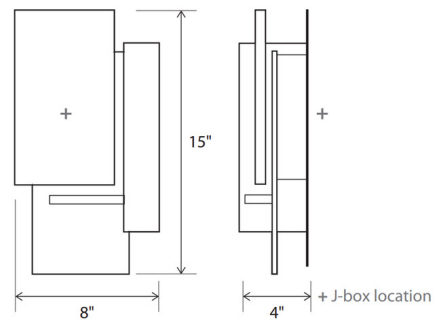

Shown in brushed aluminum / oiled walnut

Specifications

COLOR Oiled Walnut
BODY FINISH Brushed Aluminum
WATTAGE 13W
DIMMER Low Voltage Electronic
DIMENSIONS 8"W x 15"H x 4"D
INTEGRATED LED MODULE 1 x LED/13W/120-277V LED
COUNTRY OF ORIGIN United States