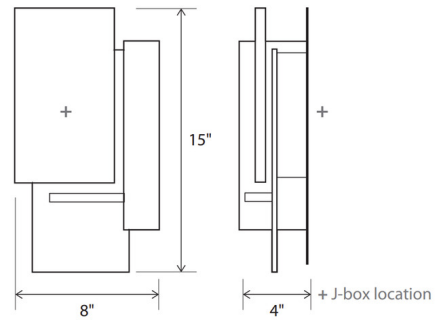

Shown in brushed aluminum / oiled walnut

Specifications

COLOR	Oiled Walnut
BODY FINISH	Brushed Aluminum
WATTAGE	13W
DIMMER	Low Voltage Electronic
DIMENSIONS	8"W x 15"H x 4"D
INTEGRATED LED MODULE	1 x LED/13W/120-277V LED
COUNTRY OF ORIGIN	United States