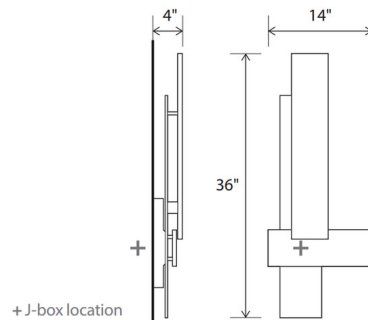

Shown in brushed aluminum / oiled walnut

Specifications

COLOR	Oiled Walnut
BODY FINISH	Brushed Aluminum
WATTAGE	13W
DIMMER	Low Voltage Electronic
DIMENSIONS	14"W x 36"H x 4"D
INTEGRATED LED MODULE	1 x LED/13W/120-277V LED
COUNTRY OF ORIGIN	United States