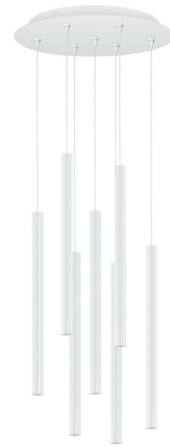

## Mode Multi Light Chandelier By Stone Lighting

### Description

The Mode Multi Light Chandelier brings a clean bold look to your interior space. The smooth cylindrical body casts warm light downward throughout your room.

### Specifications

COLOR . . . . . N/A  
BODY FINISH . . . . . White  
WATTAGE . . . . . 21W  
DIMMER . . . . . Low Voltage Electronic  
DIMENSIONS . . . . . 20"W x 118"H  
INTEGRATED LED MODULE . . . . . 7 x LED/3W/12V LED

### Technical Information

PRODUCT DIMENSIONS . . . . . Max Overall Height: 118"  
BEAM SPREAD  
COLOR RENDERING . . . . . 90 CRI  
LAMP COLOR . . . . . 3000K  
LUMENS/WATT . . . . . 420.00  
LUMINOUS FLUX . . . . . 1260 lumens