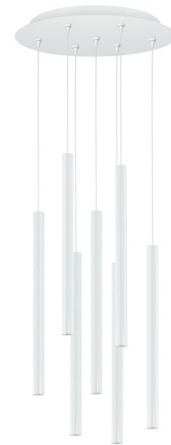

## Mode Multi Light Chandelier

By Stone Lighting

### Description

The Mode Multi Light Chandelier brings a clean bold look to your interior space. The smooth cylindrical body casts warm light downward throughout your room.

### Specifications

COLOR . . . . . N/A  
BODY FINISH . . . . . White  
WATTAGE . . . . . 21W  
DIMMER . . . . . Low Voltage Electronic  
DIMENSIONS . . . . . 20"W x 118"H  
INTEGRATED LED MODULE . . . . . 7 x LED/3W/12V LED

### Technical Information

PRODUCT DIMENSIONS . . . . . Max Overall Height: 118"  
BEAM SPREAD  
COLOR RENDERING . . . . . 90 CRI  
LAMP COLOR . . . . . 3000K  
LUMENS/WATT . . . . . 420.00  
LUMINOUS FLUX . . . . . 1260 lumens