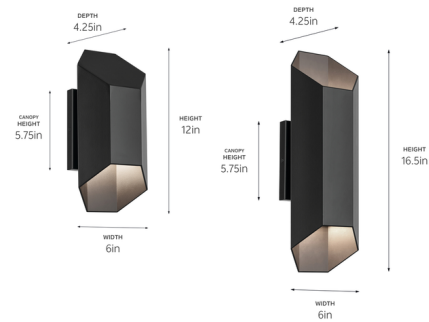

Description

Add a little fun and flair to any modern home with the distinctively geometric Estella Outdoor Wall Sconce. Boasting a hexagonal design, Estella provides a dynamic contrast against floor-to-ceiling windows or squared rooflines. Its dark finish and angular silhouette offer understated visual interest, while its upward and downward lighting enhances the overall look of your home's exterior. The Estella is perfect for illuminating patio walls or flanking a front door or garage. TRIAC or ELV dimmable. Note: Large option, 16.5 inch height, is open at the top and bottom and is not Dark Sky Compliant.

Specifications

COLOR	N/A
BODY FINISH	Textured Architectural Bronze
WATTAGE	8W
DIMMER	Low Voltage Electronic
DIMENSIONS	6"W x 12"H x 4.25"D
INTEGRATED LED MODULE	1 x LED/8W/120V LED
COUNTRY OF ORIGIN	China

Technical Information

LAMP LIFE	35000 hours
COLOR RENDERING	90 CRI
LAMP COLOR	3000K
LUMENS/WATT	50.00
LUMINOUS FLUX	400 lumens

Shown in textured architectural bronze

CLICK TO VIEW PRODUCT

Notes: