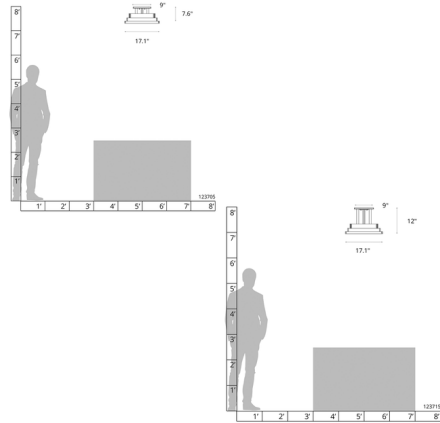

Shown in black / white art

Specifications

COLOR	White Art
BODY FINISH	Black
WATTAGE	300W
DIMMER	Standard 120V
DIMENSIONS	17.1"W x 12"H
BULB NOT INCLUDED	4 x A19/Medium (E26)/75W/120V Incandescent
OTHER BULB OPTIONS	4 x A19/Medium (E26)/120V LED
COUNTRY OF ORIGIN	United States