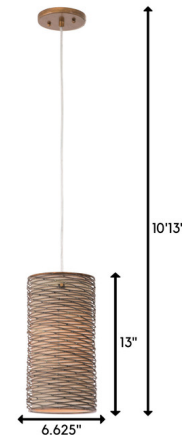

Lightology

lightology.com
866-954-4489
05-24-26

Project: _____

Company: _____

Location: _____ Fixture Type: _____

SPEC #: **VAR399456**

Approved On: _____ Approved By: _____

Flow Spiral Pendant

By Varaluz

Description

Rhythmic and organic in her movement, the Flow Spiral Pendant presents a design that captivates. Hand-forged, her intricate shapes intrigue the eye. Her two-tone finishes lend warmth and a touch of sheen. A plot to enthrall, Flow is a true leading lady.

Shown in hammered ore / tan silk slug

Specifications

COLOR	Tan Silk Slug
BODY FINISH	Hammered Ore
WATTAGE	12W
DIMMER	Standard 120V
DIMENSIONS	6.625"W x 13"H
BULB NOT INCLUDED	1 x A19/Medium (E26)/12W/120V LED
COUNTRY OF ORIGIN	Philippines