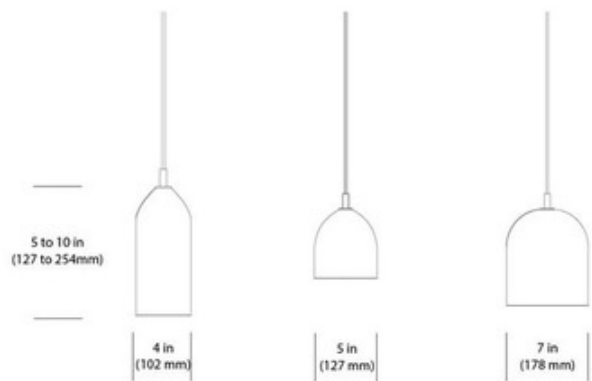

Technical Information

LUMINOUS FLUX	200 lumens
LUMENS/WATT	44.44

SPEC # CSD399489

COMPANY	PROJECT	FIXTURE TYPE	APPROVED BY	DATE