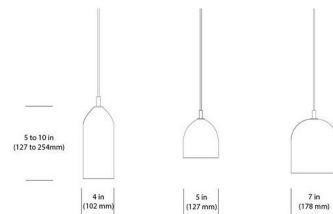

By Castor Design

Description

Tank Light Plated Pendant is made from recycled Fire Extinguishers in Chrome, Black Chrome, Copper and Gold finish. One 4.5 watt 120 volt 2700K, 310 lumen output dimmable candelabra base LED bulb is included. Small: 4 inch width x 5 inch height x 72 inch length. Large: 5 inch width x 10 inch height x 72 inch length.

Shown in black chrome

Specifications

COLOR N/A
BODY FINISH Black Chrome
WATTAGE 4.5W
DIMMER Dimmable
DIMENSIONS 72"L x 4"W x 5"H
BULB INCLUDED 1 x B10/Candelabra (E12)/4.5W/120V LED
COUNTRY OF ORIGIN Canada