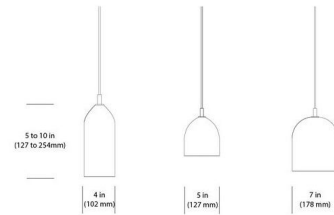

By Castor Design

Description

Tank Light Plated Pendant is made from recycled Fire Extinguishers in Chrome, Black Chrome, Copper and Gold finish. One 4.5 watt 120 volt 2700K, 310 lumen output dimmable candelabra base LED bulb is included. Small: 4 inch width x 5 inch height x 72 inch length. Large: 5 inch width x 10 inch height x 72 inch length.

Shown in gold

Specifications

COLOR N/A
BODY FINISH Gold
WATTAGE 4.5W
DIMMER Dimmable
DIMENSIONS 72"L x 5"W x 10"H
BULB INCLUDED 1 x B10/Candelabra (E12)/4.5W/120V LED
COUNTRY OF ORIGIN Canada

Technical Information