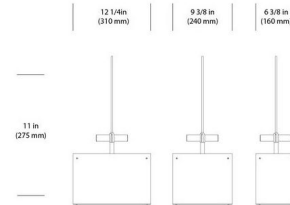

By Castor Design

Description

Fresnel Pendant features Aluminum, Brass, and glass components. A light-diffusing fresnel lens sits inside of the fixtures powder coated aluminum drum, which is further suspended from a brass T-bar.

Shown in white

Specifications

COLOR N/A
BODY FINISH White
WATTAGE 12W
DIMMER Standard 120V
DIMENSIONS 6.4"W x 11"H
BULB INCLUDED 1 x G40/Medium (E26)/12W/120V LED
COUNTRY OF ORIGIN Canada

Technical Information