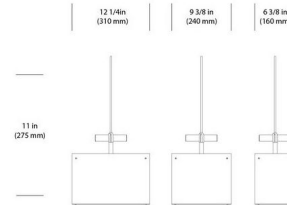

Shown in white

Specifications

COLOR N/A
BODY FINISH White
WATTAGE 12W
DIMMER Standard 120V
DIMENSIONS 6.4"W x 11"H
BULB INCLUDED 1 x G40/Medium (E26)/12W/120V LED
COUNTRY OF ORIGIN Canada

Technical Information