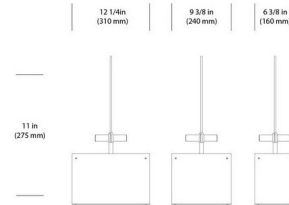

Shown in white

Specifications

COLOR N/A
BODY FINISH White
WATTAGE 12W
DIMMER Standard 120V
DIMENSIONS 6.4"W x 11"H
BULB INCLUDED 1 x G40/Medium (E26)/12W/120V LED
COUNTRY OF ORIGIN Canada

Technical Information