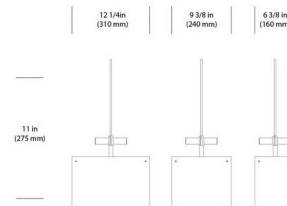

### Specifications

COLOR . . . . . N/A  
BODY FINISH . . . . . White  
WATTAGE . . . . . 12W  
DIMMER . . . . . Standard 120V  
DIMENSIONS . . . . . 6.4"W x 11"H  
BULB INCLUDED . . . . . 1 x G40/Medium (E26)/12W/120V LED  
COUNTRY OF ORIGIN . . . . . Canada