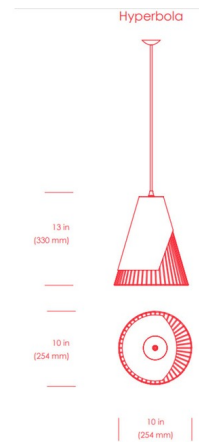

Description

The Conic Section Hyperbola Pendant is a unique fixture inspired by the mathematical proof of conic sections. A hyperbola, ellipse, parabola and circle are produced by cutting a cone at different angles. The cage is plated in Black chrome to help reflect the light emitted from the bulb. Available with a White or Black shade. The shade can be rotated to control the direction of the light. Canopy: 5 inch diameter; White finish.

Specifications

COLOR	N/A
BODY FINISH	Black
WATTAGE	15W
DIMMER	Dimmable
DIMENSIONS	106"L x 10"W x 13"H
BULB INCLUDED	1 x G40/Medium (E26)/15W/120V LED
COUNTRY OF ORIGIN	Canada

Technical Information

LAMP COLOR	3000K
LUMENS/WATT	60.00
LUMINOUS FLUX	900 lumens

Shown in black

CLICK TO VIEW PRODUCT

Notes: