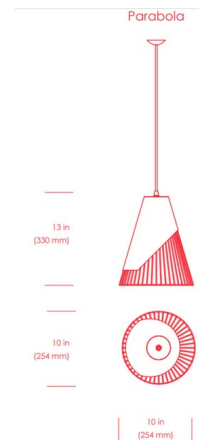

CLICK TO VIEW PRODUCT

Notes: