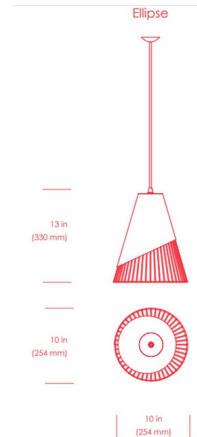

## Conic Section Ellipse Pendant By Castor Design

### Description

The Conic Section Ellipse Pendant is a unique fixture inspired by the mathematical proof of conic sections. A hyperbola, ellipse, parabola and circle are produced by cutting a cone at different angles. The cage is plated in Black chrome to help reflect the light emitted from the bulb. Available with a White or Black shade. The shade can be rotated to control the direction of the light. Canopy: 5 inch diameter; White finish.

### Specifications

COLOR	N/A
BODY FINISH	Black
WATTAGE	15W
DIMMER	Dimmable
DIMENSIONS	106"L x 10"W x 13"H
BULB INCLUDED	1 x G40/Medium (E26)/15W/120V LED
COUNTRY OF ORIGIN	Canada

### Technical Information

LAMP COLOR	3000K
LUMENS/WATT	60.00
LUMINOUS FLUX	900 lumens

Shown in black

CLICK TO VIEW PRODUCT

Notes: