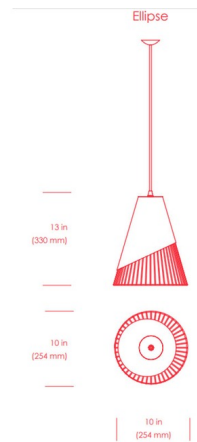

## Conic Section Ellipse Pendant

By Castor Design

### Description

The Conic Section Ellipse Pendant is a unique fixture inspired by the mathematical proof of conic sections. A hyperbola, ellipse, parabola and circle are produced by cutting a cone at different angles. The cage is plated in Black chrome to help reflect the light emitted from the bulb. Available with a White or Black shade. The shade can be rotated to control the direction of the light. Canopy: 5 inch diameter; White finish.

### Specifications

COLOR	N/A
BODY FINISH	Black
WATTAGE	15W
DIMMER	Dimmable
DIMENSIONS	106"L x 10"W x 13"H
BULB INCLUDED	1 x G40/Medium (E26)/15W/120V LED
COUNTRY OF ORIGIN	Canada

### Technical Information

LAMP COLOR	3000K
LUMENS/WATT	60.00
LUMINOUS FLUX	900 lumens

Shown in black

CLICK TO VIEW PRODUCT

Notes: