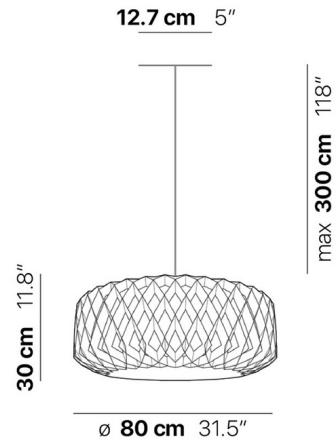

Lightology

lightology.com
866-954-4489
05-24-26

Project: _____

Company: _____

Location: _____ Fixture Type: _____

SPEC #: **SHW399799**

Approved On: _____ Approved By: _____

Pilke 80 Drum Pendant By Pilke Lights

Shown in white

Specifications

COLOR	N/A
BODY FINISH	White
WATTAGE	15W
DIMMER	Standard 120V
DIMENSIONS	118"L x 31.5"W x 12"H
BULB NOT INCLUDED	1 x LED/Medium (E26)/15W/120V LED

CLICK TO VIEW PRODUCT

Notes: