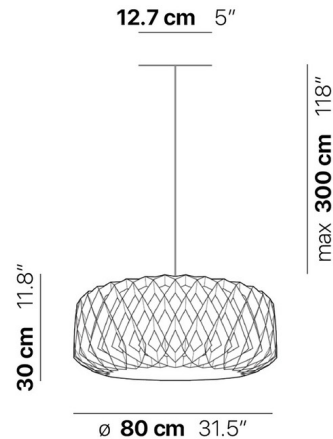

### Specifications

COLOR	N/A
BODY FINISH	White
WATTAGE	15W
DIMMER	Standard 120V
DIMENSIONS	118"L x 31.5"W x 12"H
BULB NOT INCLUDED	1 x LED/Medium (E26)/15W/120V LED

CLICK TO VIEW PRODUCT

Notes: