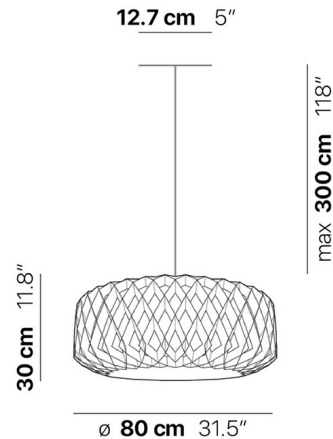

Lightology

lightology.com
866-954-4489
04-25-26

Project: _____

Company: _____

Location: _____ Fixture Type: _____

SPEC #: **SHW399800**

Approved On: _____ Approved By: _____

Pilke 80 Drum Pendant By Pilke Lights

Shown in black

Specifications

COLOR	N/A
BODY FINISH	Black
WATTAGE	15W
DIMMER	Standard 120V
DIMENSIONS	118"L x 31.5"W x 12"H
BULB NOT INCLUDED	1 x LED/Medium (E26)/15W/120V LED

CLICK TO VIEW PRODUCT

Notes: