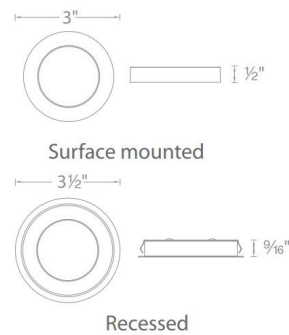

CLICK TO VIEW PRODUCT

Notes: