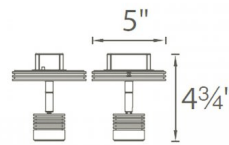

CLICK TO VIEW PRODUCT

Notes: