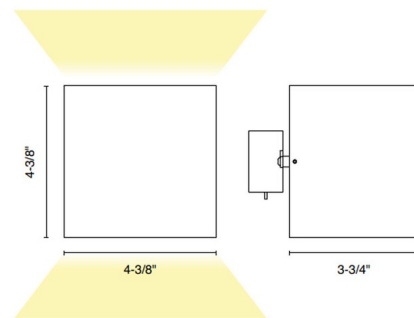

CLICK TO VIEW PRODUCT

Notes: