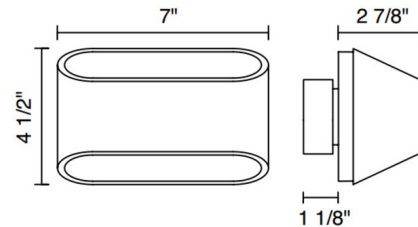

### Specifications

COLOR	N/A
BODY FINISH	Brushed Chrome
WATTAGE	8.8W
DIMMER	Low Voltage Electronic
DIMENSIONS	7"W x 4.5"H x 4"D
INTEGRATED LED MODULE	1 x LED/8.8W/120-277V LED
COUNTRY OF ORIGIN	China