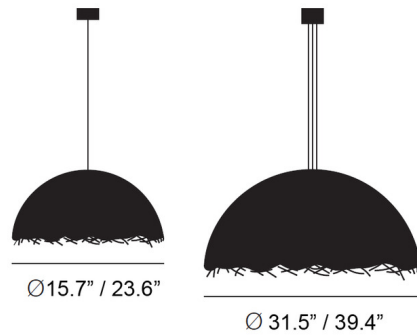

By Catellani & Smith

Description

The PostKrisi Dome Pendant features a hand-painted fiberglass hemisphere, with a gold or silver leaf interior. The dome form catches the light, shaping enchanting patterns of light, amplifying their effect with the fringed edge.

Shown in gold leaf / white

Specifications

COLOR White
BODY FINISH Gold Leaf
WATTAGE 75W
DIMMER Standard 120V
DIMENSIONS 23.62"W x 11.81"H
BULB NOT INCLUDED 1 x A19/Medium (E26)/75W/120V Incandescent
COUNTRY OF ORIGIN Italy

Technical Information

PRODUCT DIMENSIONS Cable: 67"L

CLICK TO VIEW PRODUCT

Notes: