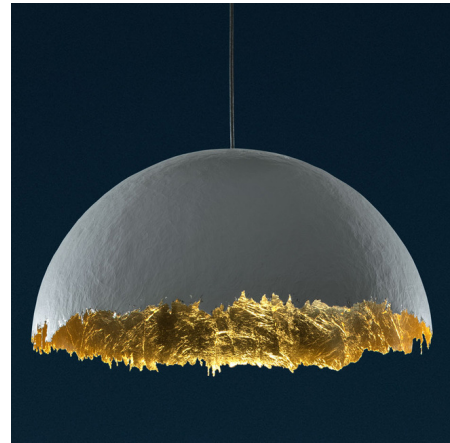

## PostKrisi Dome Pendant

By Catellani & Smith

### Description

The PostKrisi Dome Pendant features a hand-painted fiberglass hemisphere, with a gold or silver leaf interior. The dome form catches the light, shaping enchanting patterns of light, amplifying their effect with the fringed edge.

Shown in gold leaf / white

### Specifications

COLOR . . . . . White  
BODY FINISH . . . . . Gold Leaf  
WATTAGE . . . . . 75W  
DIMMER . . . . . Standard 120V  
DIMENSIONS . . . . . 23.62"W x 11.81"H  
BULB NOT INCLUDED . . . . . 1 x A19/Medium (E26)/75W/120V Incandescent  
COUNTRY OF ORIGIN . . . . . Italy