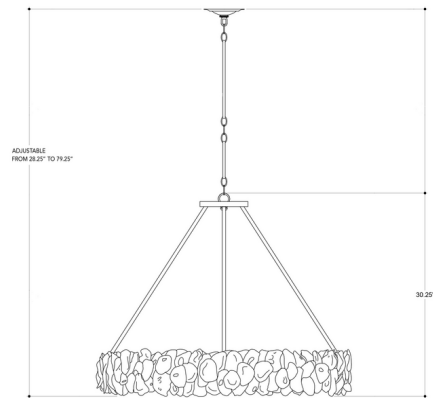

By Currey & Company

Description

Oyster Circle Chandelier features a ring of Natural Oyster Shells bursting with seaside colors and textures. Presented simply with a rustic Textured Bronze wrought iron frame, this chandelier is a bold centerpiece in any space. Eight 60 watt, 120 volt B10 Candelabra base incandescent bulbs are required, but not included. 38 inch width x 28 inch height x 79 inch length.

Shown in bronze / oyster shells

Specifications

COLOR	Oyster Shells
BODY FINISH	Bronze
WATTAGE	40W
DIMMER	Standard 120V
DIMENSIONS	38"W x 28"H
BULB NOT INCLUDED	8 x B11/Candelabra (E12)/5W/120V LED
OTHER BULB OPTIONS	8 x B10/Candelabra (E12)/60W/120V Incandescent
COUNTRY OF ORIGIN	Philippines