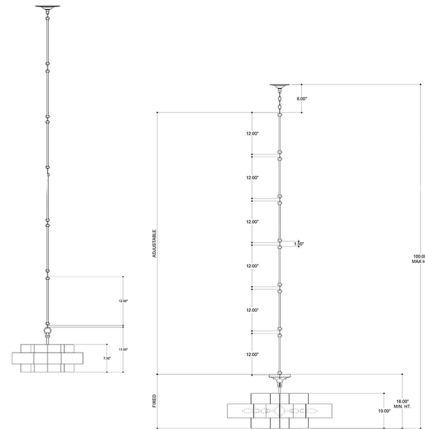

### Specifications

COLOR	N/A
BODY FINISH	Antique Gold Leaf
WATTAGE	60W
DIMMER	Standard 120V
DIMENSIONS	20.25"W x 11"H
BULB NOT INCLUDED	1 x A19/Medium (E26)/60W/120V Incandescent
OTHER BULB OPTIONS	1 x A19/Medium (E26)/120V LED
COUNTRY OF ORIGIN	Philippines