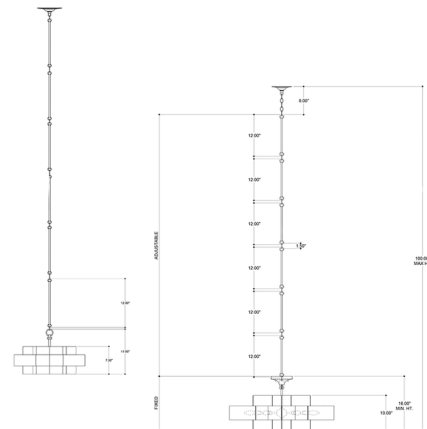

Shown in antique gold leaf