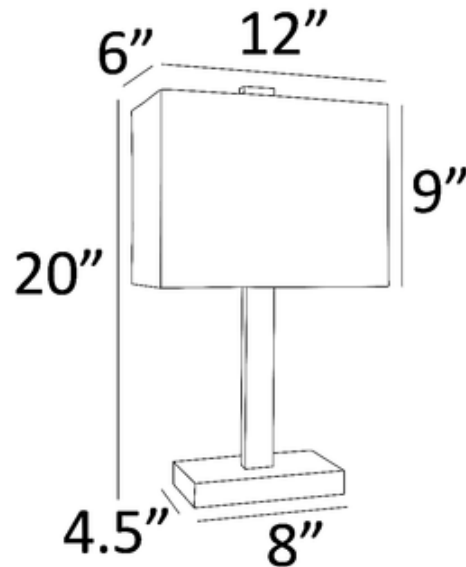

BRAND

Lite Source Inc.

DESCRIPTION

The Maddox Table Lamp features an Off White fabric shade with a Polished Steel finish and Black base. On/off switch on socket.

SHADE COLOR	Off White
BODY FINISH	Polished Steel
WATTAGE	60W
DIMMER	N/A
DIMENSIONS	12"W x 20"H x 6"D
BULB NOT INCLUDED	
LAMP	1 x A19/Medium (E26)/60W/120V Incandescent 1 x A19/Medium (E26)/120V LED