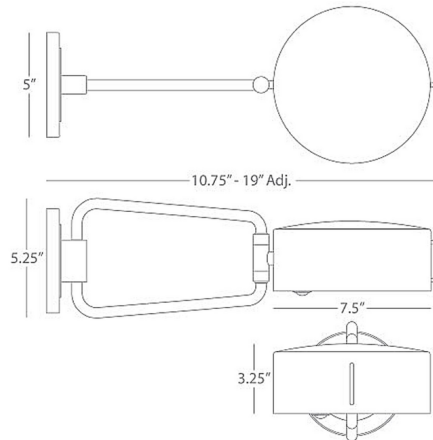

By Robert Abbey

Description

The Simon Swing Arm Wall Light brings a powerful light with a simple design to your interior space. The rectangular arm can be moved from side to side to aim light precisely where it is needed. Hi/Low switch is located on the socket. UL listed.

Shown in antique brass / satin black

Specifications

COLOR Satin Black
BODY FINISH Antique Brass
WATTAGE 43W
DIMMER Standard 120V
DIMENSIONS 7.5"W x 5.25"H x 19"D
BULB NOT INCLUDED 1 x A19/Medium (E26)/43W/120V Incandescent
COUNTRY OF ORIGIN China