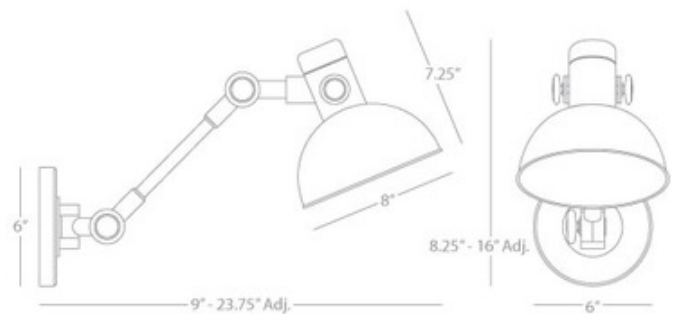

### DESCRIPTION

The Scout Adjustable Wall Light features an Antique Brass or Polished Nickel finish. Head adjusts to direct light exactly where you need it. Includes hi-lo switch, 96 inch black fabric cord, and 24 inch cord cover. May be hardwired or mounted with cord and plug. UL listed.

*Shown in: Antique Brass*

SHADE COLOR	N/A
BODY FINISH	Antique Brass
WATTAGE	8W
DIMMER	Included
DIMENSIONS	8"W x 16"H x 21.75"D
BULB NOT INCLUDED	
LAMP	1 x A19/Medium (E26)/8W/120V LED

SPEC #

RAB401063

COMPANY