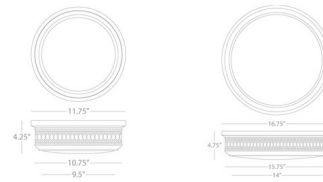

### Description

The Williamsburg Tucker Ceiling Light features a frosted white glass diffuser with decorative metal detailing that will complement modern and traditional interiors alike. The glass diffuser softens light for a soft, diffused glow perfect for living rooms or hallways. NOTE: Polished Nickel is not available 16.8 inch size.

### Specifications

COLOR	Frosted White
BODY FINISH	Antique Brass
WATTAGE	80W
DIMMER	Standard 120V
DIMENSIONS	11.75"W x 4.25"H
BULB NOT INCLUDED	2 x B10/Medium (E26)/40W/120V Incandescent
COUNTRY OF ORIGIN	China