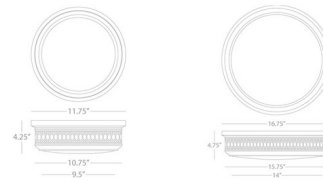

By Robert Abbey

Description

The Williamsburg Tucker Ceiling Light features a frosted white glass diffuser with decorative metal detailing that will complement modern and traditional interiors alike. The glass diffuser softens light for a soft, diffused glow perfect for living rooms or hallways. NOTE: Polished Nickel is not available 16.8 inch size.

Shown in antique brass / frosted white

Specifications

COLOR	Frosted White
BODY FINISH	Antique Brass
WATTAGE	80W
DIMMER	Standard 120V
DIMENSIONS	11.75"W x 4.25"H
BULB NOT INCLUDED	2 x B10/Medium (E26)/40W/120V Incandescent
COUNTRY OF ORIGIN	China