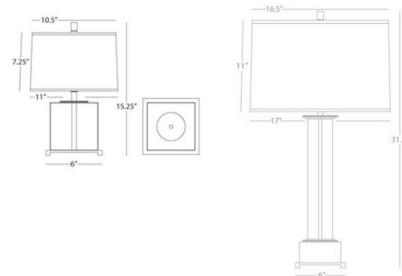

Shown in modern brass

Specifications

COLOR N/A
BODY FINISH Modern Brass
WATTAGE 72W
DIMMER N/A
DIMENSIONS 17"W x 31.5"H
BULB NOT INCLUDED 1 x A19/Medium (E26)/72W/120V Incandescent
COUNTRY OF ORIGIN China