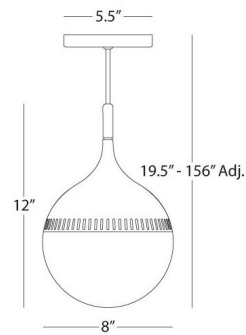

By Jonathan Adler

Description

The Rio Mini Pendant brings a clean midcentury modern look to your interior space. The teardrop shaped frame, with laser cut edges around the rim, holds a glass globe that cast warm shadows across your room.

Specifications

COLOR White
BODY FINISH Antique Brass
WATTAGE 7W
DIMMER Standard 120V
DIMENSIONS 156"L x 8"W x 12"H
BULB NOT INCLUDED 1 x A19/Medium (E26)/7W/120V LED
OTHER BULB OPTIONS A19/Medium (E26)/40W/120V Incandescent

Technical Information

PRODUCT DIMENSIONS Adjustable Cable Length: 144"

Shown in antique brass / white

CLICK TO VIEW PRODUCT

Notes: