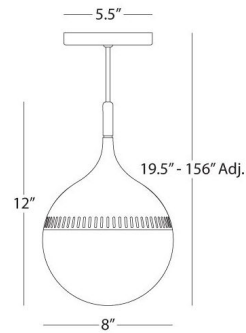

### Description

The Rio Mini Pendant brings a clean midcentury modern look to your interior space. The teardrop shaped frame, with laser cut edges around the rim, holds a glass globe that cast warm shadows across your room.

### Specifications

COLOR . . . . . White  
BODY FINISH . . . . . Antique Brass  
WATTAGE . . . . . 7W  
DIMMER . . . . . Standard 120V  
DIMENSIONS . . . . . 156"L x 8"W x 12"H  
BULB NOT INCLUDED . . . . . 1 x A19/Medium (E26)/7W/120V LED  
OTHER BULB OPTIONS . . . . . A19/Medium (E26)/40W/120V Incandescent

### Technical Information

PRODUCT DIMENSIONS . . . . . Adjustable Cable Length: 144"

Shown in antique brass / white

CLICK TO VIEW PRODUCT

Notes: