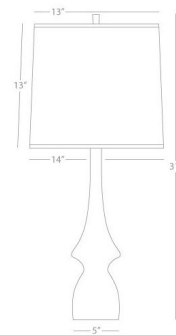

### Specifications

COLOR . . . . . Oyster Linen  
BODY FINISH . . . . . Bone  
WATTAGE . . . . . 27W  
DIMMER . . . . . Included  
DIMENSIONS . . . . . 14"W x 31"H  
BULB NOT INCLUDED . . . . . 1 x A19/Medium (E26)/27W/120V LED  
COUNTRY OF ORIGIN . . . . . United States

### Technical Information

PRODUCT DIMENSIONS . . . . . Silver Cord: 96"

CLICK TO VIEW PRODUCT

Notes: