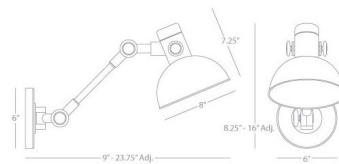

By Robert Abbey

Description

The Scout Adjustable Wall Light features a Polished Nickel finish. Head adjusts to direct light exactly where you need it. Includes hi-lo switch, 96 inch black fabric cord, and 24 inch cord cover. May be hardwired or mounted with cord and plug. UL listed.

Shown in polished nickel

Specifications

COLOR	N/A
BODY FINISH	Polished Nickel
WATTAGE	8W
DIMMER	Included
DIMENSIONS	8"W x 16"H x 21.75"D
BULB NOT INCLUDED	1 x A19/Medium (E26)/8W/120V LED
COUNTRY OF ORIGIN	China