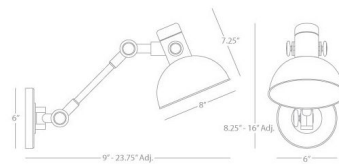

### Description

The Scout Adjustable Wall Sconce features a dome-shaped shade and adjustable arm that allows light to be aimed precisely where it is needed for reading or other tasks. Includes hi-lo switch, 96 inch black fabric cord, and 24 inch cord cover. May be hardwired or mounted with cord and plug. UL listed.

### Specifications

COLOR	N/A
BODY FINISH	Polished Nickel
WATTAGE	8W
DIMMER	Included
DIMENSIONS	8"W x 16"H x 21.75"D
BULB NOT INCLUDED	1 x A19/Medium (E26)/8W/120V LED
COUNTRY OF ORIGIN	China

CLICK TO VIEW PRODUCT