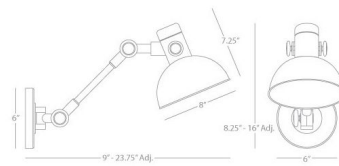

By Robert Abbey

Description

The Scout Adjustable Wall Sconce features a dome-shaped shade and adjustable arm that allows light to be aimed precisely where it is needed for reading or other tasks. Includes hi-lo switch, 96 inch black fabric cord, and 24 inch cord cover. May be hardwired or mounted with cord and plug. UL listed.

Shown in polished nickel

Specifications

COLOR	N/A
BODY FINISH	Polished Nickel
WATTAGE	8W
DIMMER	Included
DIMENSIONS	8"W x 16"H x 21.75"D
BULB NOT INCLUDED	1 x A19/Medium (E26)/8W/120V LED
COUNTRY OF ORIGIN	China