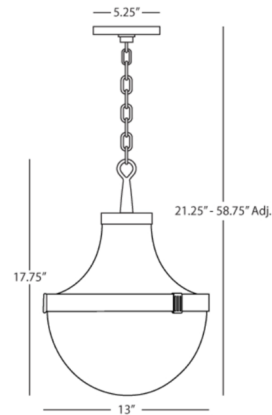

### Specifications

COLOR . . . . . Clear Halophane  
BODY FINISH . . . . . Polished Nickel  
WATTAGE . . . . . 150W  
DIMMER . . . . . Standard 120V  
DIMENSIONS . . . . . 13"W x 17.75"H  
BULB NOT INCLUDED . . . . . 1 x A19/Medium (E26)/150W/120V Incandescent  
OTHER BULB OPTIONS . . . . . 1 x A19/Medium (E26)/120V LED  
COUNTRY OF ORIGIN . . . . . China

### Technical Information

PRODUCT DIMENSIONS . . . . . Chain Length: 36"

Shown in polished nickel / clear halophane

CLICK TO VIEW PRODUCT

Notes: