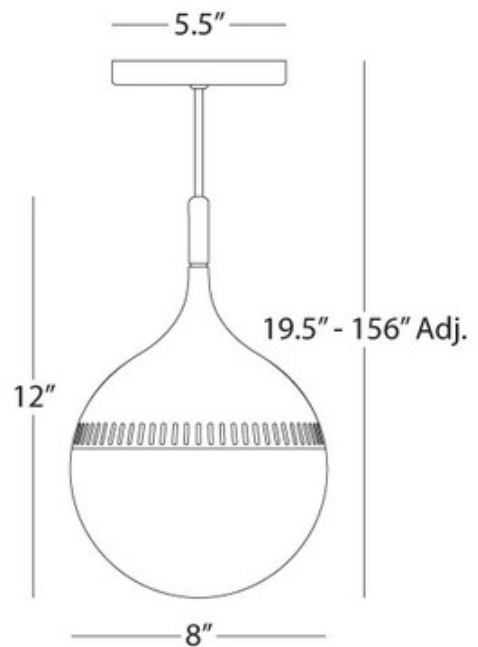

BRAND

Jonathan Adler

DESCRIPTION

The Rio Mini Pendant features white glass with an antique brass finish. Includes 12 foot cord.

SHADE COLOR	White
BODY FINISH	Polished Nickel
WATTAGE	29W
DIMMER	Standard 120V
DIMENSIONS	156"L x 8"W x 12"H
BULB NOT INCLUDED	
LAMP	1 x A19/Medium (E26)/29W/120V Incandescent

SPEC #

JAD401233

COMPANY

PROJECT

FIXTURE TYPE

APPROVED BY

DATE