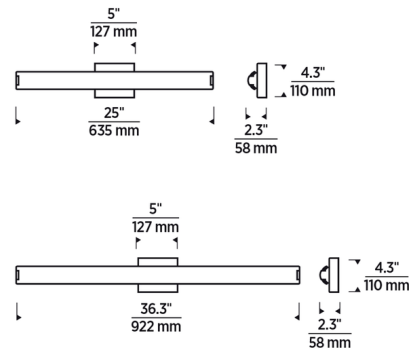

Lightology

lightology.com
866-954-4489
04-17-26

Project: _____
Company: _____
Location: _____ Fixture Type: _____
SPEC #: **TLG401528**
Approved On: _____ Approved By: _____

Finn Bathroom Vanity Light

By Visual Comfort Modern

Description

The Finn Bathroom Vanity Light enhances your space with its sophisticated slim design. LED light passes through its domed acrylic diffuser, providing plenty of task and ambient lighting for bathrooms and vanity areas. A universal 120-277V driver is included, dimmable with a TRIAC, ELV, or 0-10V dimmer. Note: Some combinations of size, finish and color temperature are not available.

Specifications

COLOR	N/A
BODY FINISH	Satin Nickel
WATTAGE	24W
DIMMER	Low Voltage Electronic
DIMENSIONS	25"W x 4.3"H x 2.3"D
INTEGRATED LED MODULE	1 x LED/24W/120-277V LED
COUNTRY OF ORIGIN	China

Technical Information

LAMP LIFE	50000 hours
COLOR RENDERING	90 CRI
LAMP COLOR	3000K
LUMENS/WATT	52.17
LUMINOUS FLUX	1252 lumens

Shown in satin nickel

CLICK TO VIEW PRODUCT

Notes: