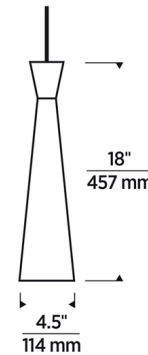

### Specifications

SHADE COLOR	Black
BODY FINISH	Satin Nickel
WATTAGE	7W
DIMMER	Low Voltage Electronic
DIMENSIONS	4.5"W x 18"H
BULB NOT INCLUDED	1 x MR16/GU5.3 (bipin)/7W/12V LED
COUNTRY OF ORIGIN	China