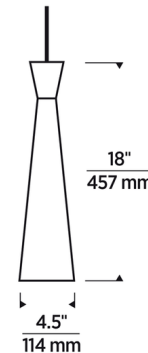

Shown in satin nickel / concrete

CLICK TO VIEW PRODUCT

Notes: