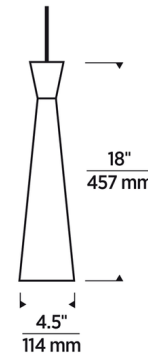

CLICK TO VIEW PRODUCT

Notes: