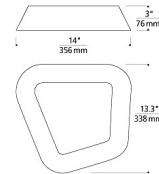

Shown in white / clear

Specifications

COLOR	Clear
BODY FINISH	White
WATTAGE	34W
DIMMER	Low Voltage Electronic
DIMENSIONS	14\"W x 3\"H x 13.3\"D
INTEGRATED LED MODULE	1 x LED/34W/120V LED
COUNTRY OF ORIGIN	China