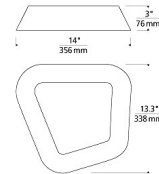

### Specifications

COLOR	Clear
BODY FINISH	White
WATTAGE	34W
DIMMER	Low Voltage Electronic
DIMENSIONS	14\"W x 3\"H x 13.3\"D
INTEGRATED LED MODULE	1 x LED/34W/120V LED
COUNTRY OF ORIGIN	China