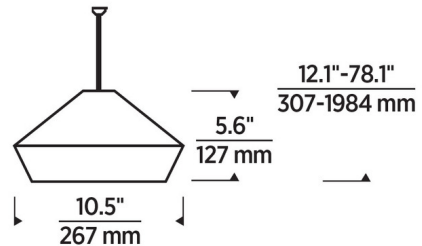

CLICK TO VIEW PRODUCT

Notes: