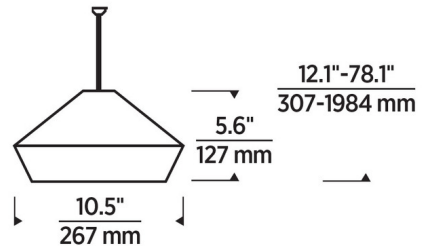

By Visual Comfort Modern

Description

The Brummel Pendant features clean, sharp lines with its mid-century inspired spun metal shade in soft matte finish. Includes six feet of field-cutttable suspension cable and a Kable Lite connector.

Shown in satin nickel / matte charcoal gray

Specifications

COLOR	Matte Charcoal Gray
BODY FINISH	Satin Nickel
WATTAGE	50W
DIMMER	Low Voltage Electronic
DIMENSIONS	10.5"W x 5.6"H
BULB NOT INCLUDED	1 x JC/GY6.35 (bipin)/50W/12V Halogen
COUNTRY OF ORIGIN	China