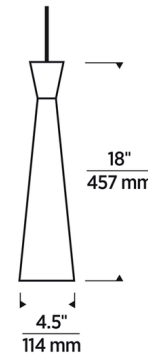

By Visual Comfort Modern

Description

A slim, cinched cone shade gives the Windsor Kable Lite Pendant a sleek mid-century modern feel. Use it to light a range of spaces including hallways, kitchens, and living rooms. A Kable Lite connector is included. Dimmable with an ELV or MLV dimmer depending on the system transformer. The LED option is Title 20 and Title 24 compliant. Note: Requires a Kable Lite track system, sold separately.

Shown in satin nickel / black

Specifications

COLOR	Black
BODY FINISH	Satin Nickel
WATTAGE	7W
DIMMER	Low Voltage Electronic
DIMENSIONS	4.5"W x 18"H
BULB NOT INCLUDED	1 x MR16/GU5.3 (bipin)/7W/12V LED
COUNTRY OF ORIGIN	China