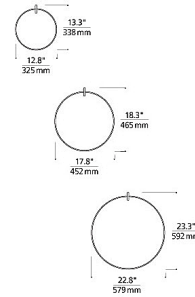

By Visual Comfort Modern

Description

The Locus pendant light accessory is a clean, circular accessory which adds dimension and scale as it frames simple socket and cord style pendants such as the SoCo, Alva and Mina pendant lights. Small: 12.8 inch width x 13.3 inch height. Medium: 17.8 inch width x 18.3 inch height. Large: 22.8 inch width x 23.3 inch height. ETL listed. For use with Tech Lighting Alva, SoCo and Mina pendants, sold separately. Note: Finish options not available in all sizes.

Shown in satin nickel

Specifications

COLOR	N/A
BODY FINISH	Satin Nickel
WATTAGE	N/A
DIMMER	N/A
DIMENSIONS	17.8"W x 18.3"H
BULB	N/A
COUNTRY OF ORIGIN	China

CLICK TO VIEW PRODUCT

Notes: