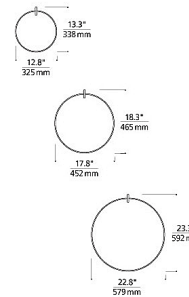

### Description

The Locus pendant light accessory is a clean, circular accessory which adds dimension and scale as it frames simple socket and cord style pendants such as the SoCo, Alva and Mina pendant lights. Small: 12.8 inch width x 13.3 inch height. Medium: 17.8 inch width x 18.3 inch height. Large: 22.8 inch width x 23.3 inch height. ETL listed. For use with Tech Lighting Alva, SoCo and Mina pendants, sold separately. Note: Finish options not available in all sizes.

### Specifications

|                   |                 |
|-------------------|-----------------|
| COLOR             | N/A             |
| BODY FINISH       | Satin Nickel    |
| WATTAGE           | N/A             |
| DIMMER            | N/A             |
| DIMENSIONS        | 17.8"W x 18.3"H |
| BULB              | N/A             |
| COUNTRY OF ORIGIN | China           |