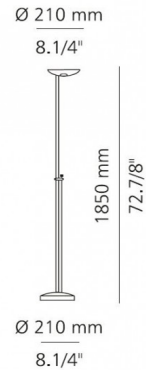

By Estiluz

Description

The Icons P-1129 Floor Lamp provides direct and indirect light with integrated turn knob electronic dimmer on a rigid stem. Includes optional use wire cage to protect lamp in commercial applications.

Specifications

COLOR	N/A
BODY FINISH	Satin Nickel
WATTAGE	300W
DIMMER	Included
DIMENSIONS	8.25"W x 72.88"H x 8.25"D
BULB INCLUDED	1 x T3LONG/R7s (RSC)/300W/120V Halogen
COUNTRY OF ORIGIN	Spain

Shown in satin nickel