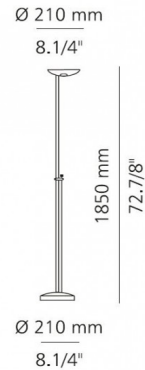

### Description

The Icons P-1129 Floor Lamp provides direct and indirect light with integrated turn knob electronic dimmer on a rigid stem. Includes optional use wire cage to protect lamp in commercial applications.

### Specifications

COLOR	N/A
BODY FINISH	Satin Nickel
WATTAGE	300W
DIMMER	Included
DIMENSIONS	8.25"W x 72.88"H x 8.25"D
BULB INCLUDED	1 x T3LONG/R7s (RSC)/300W/120V Halogen
COUNTRY OF ORIGIN	Spain

Shown in satin nickel