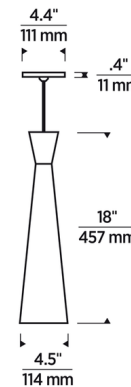

Specifications

COLOR Concrete
BODY FINISH Antique Bronze
WATTAGE 6.5W
DIMMER Low Voltage Electronic
DIMENSIONS 4.5"W x 18"H
BULB INCLUDED 1 x MR16/GU5.3 (bipin)/6.5W/12V LED
OTHER BULB OPTIONS 1 x MR16/GU5.3 (bipin)/50W/12V Halogen
COUNTRY OF ORIGIN China

Technical Information

LAMP LIFE 25000 hours
COLOR RENDERING 90 CRI
LAMP COLOR 3000K
LUMENS/WATT 74.62
LUMINOUS FLUX 485 lumens

Shown in antique bronze / concrete

CLICK TO VIEW PRODUCT

Notes: