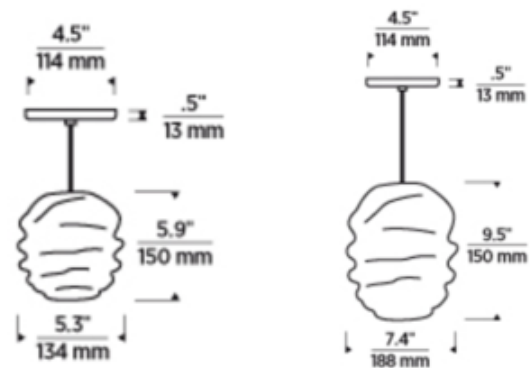

COMPANY	PROJECT	FIXTURE TYPE	APPROVED BY	DATE