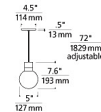

By Visual Comfort Modern

Description

The Mina Pendant showcases a refined sphere of pure optic crystal, appearing to float effortlessly in your interior space. Delicately laser-etched and illuminated by a discreet, high-powered downward-firing LED hidden within the socket, this compact pendant delivers an impressive amount of task lighting to the surface below. Sloped ceiling adaptable to 45 degrees. Optional swag hook and Locus accessory available and sold separately below.

Shown in black / black cord

Specifications

COLOR	Black Cord
BODY FINISH	Black
WATTAGE	9W
DIMMER	Low Voltage Electronic
DIMENSIONS	79.6"L x 5"W x 7.6"H
INTEGRATED LED MODULE	1 x LED/9W/120V LED
COUNTRY OF ORIGIN	China