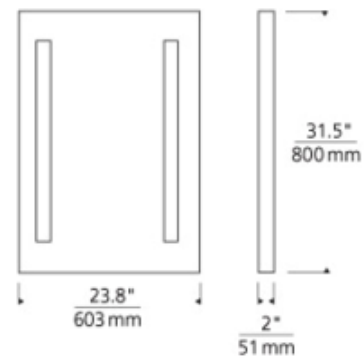

COMPANY	PROJECT	FIXTURE TYPE	APPROVED BY	DATE