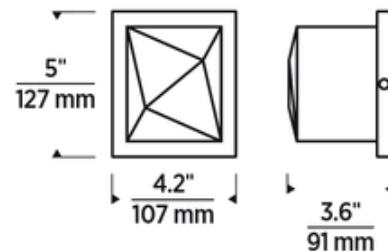

COMPANY

PROJECT

FIXTURE TYPE

APPROVED BY

DATE