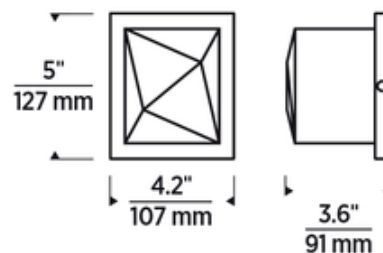

COMPANY

PROJECT

FIXTURE TYPE

APPROVED BY

DATE